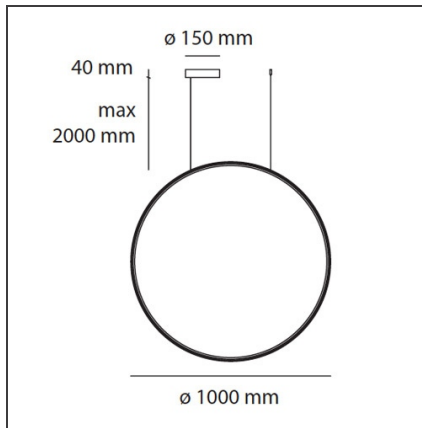

Discovery Vertical 100 - Satinized aluminium - RGBW

IP20   Dimmerable: 

DESIGN BY

Ernesto Gismondi

DESCRIPTION

Discovery is an unobtrusive, utterly absent and immaterial element. Its volume is only perceived when switched on, thanks to the light that outlines the central emitting surface. The result is a uniform light, ideal for working environments. The company's great optoelectronic skills, combined with a thorough culture of design and with technological know-how, produces a perfectly all-purpose and surprising solution, which translates innovation into emotional perception.

TECHNICAL DRAWINGS

FEATURES

Article Code:	1993310A	Material:	Technopolymer, aluminium
Colour:	Satinized aluminium	Series:	Design, 2019 Artemide Collection
Installation:	Suspension		
Environment:	Indoor		

DIMENSIONS

Base Width:	cm 4
Base Diameter:	cm 23.7
Max Height from ceiling:	cm 240

LUMINAIRE

Watt:	66W	Delivered lumens output (lm):	930lm (RGB) - 1510lm (W)
		Efficiency:	60%
		Efficacy:	37lm/W
		CRI:	90
		Dimmable Typology:	Push