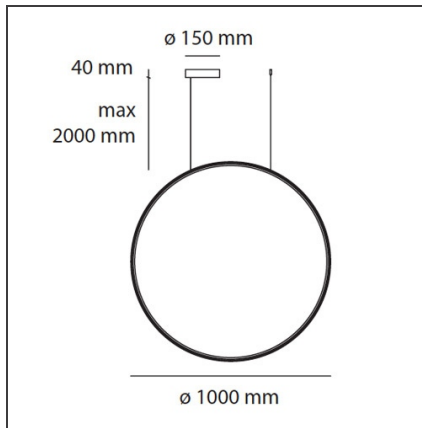

TECHNICAL DRAWINGS

FEATURES

Article Code:	1993310APP	Material:	Technopolymer, aluminium
Colour:	Satinized aluminium	Series:	Design, 2019 Artemide Collection
Installation:	Suspension		
Environment:	Indoor		

DIMENSIONS

Base Width:	cm 4
Base Diameter:	cm 23.7
Max Height from ceiling:	cm 240

LUMINAIRE

Watt:	66W	Delivered lumens output (lm):	930lm (RGB) - 1510lm (W)
		Efficiency:	60%
		Efficacy:	37lm/W
		CRI:	90
		Dimmable Typology:	Push

Notes