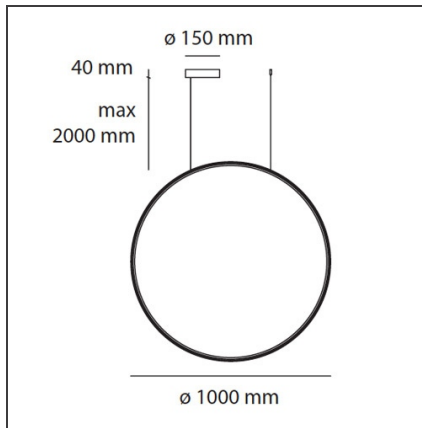

TECHNICAL DRAWINGS

FEATURES

Article Code:	1993210A	Material:	Technopolymer, aluminium
Colour:	Satinized aluminium	Series:	Design, 2019 Artemide Collection
Installation:	Suspension		
Environment:	Indoor		

DIMENSIONS

Base Width:	cm 4
Base Diameter:	cm 23.7
Max Height from ceiling:	cm 240

LUMINAIRE

Watt:	136W	Delivered lumens output (lm):	7171lm
		CCT:	2700-6500K
		Efficiency:	60%
		Efficacy:	53lm/W
		CRI:	90
		Dimmable Typology:	Push