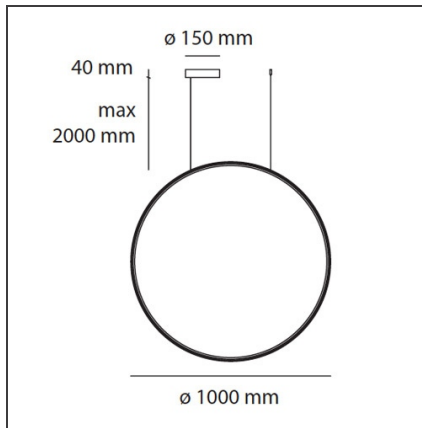

TECHNICAL DRAWINGS

FEATURES

Article Code:	1993210APP	Material:	Technopolymer, aluminium
Colour:	Satinized aluminium	Series:	Design, 2019 Artemide Collection
Installation:	Suspension		
Environment:	Indoor		

DIMENSIONS

Base Width:	cm 4
Base Diameter:	cm 23.7
Max Height from ceiling:	cm 240

LUMINAIRE

Watt:	136W	Delivered lumens output (lm):	7171lm
		CCT:	2700-6500K
		Efficiency:	60%
		Efficacy:	53lm/W
		CRI:	90
		Dimmable Typology:	Push

Notes