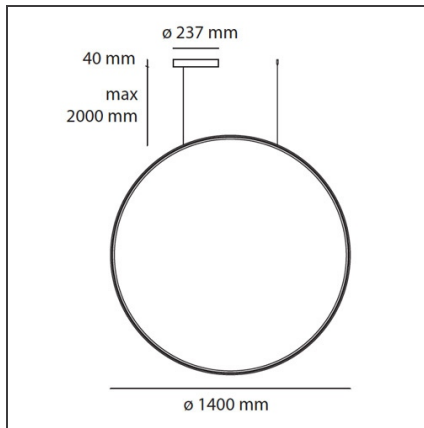

TECHNICAL DRAWINGS

FEATURES

Article Code:	1994030A	Material:	Technopolymer, aluminium
Colour:	Black	Series:	Design, 2019 Artemide Collection
Installation:	Suspension		
Environment:	Indoor		

DIMENSIONS

Base Width:	cm 4
Base Diameter:	cm 23.7
Max Height from ceiling:	cm 280

INCLUDED SOURCES

Category:	LED	Color temperature (K):	3000K
Number:	1	CRI:	90
Watt:	89W		
Delivered lumens output (lm):	4500lm		
Type:	0		
Class:	A		

LUMINAIRE

Watt:	80W	Delivered lumens output (lm):	6762lm
		CCT:	3000K
		Efficiency:	65%
		Efficacy:	84.52lm/W
		CRI:	90
		Dimmable Typology:	Push