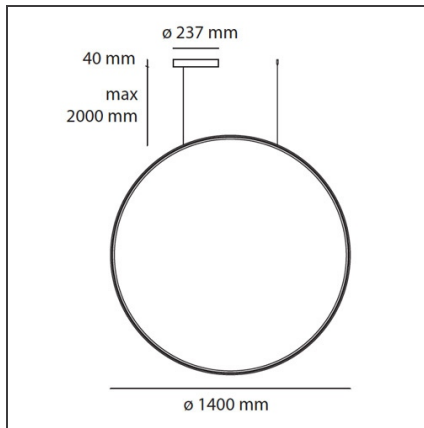

TECHNICAL DRAWINGS

FEATURES

Article Code:	1994030APP	Material:	Technopolymer, aluminium
Colour:	Black	Series:	Design, 2019 Artemide Collection
Installation:	Suspension		
Environment:	Indoor		

DIMENSIONS

Base Width:	cm 4
Base Diameter:	cm 23.7
Max Height from ceiling:	cm 280

INCLUDED SOURCES

Category:	LED	Color temperature (K):	3000K
Number:	1	CRI:	90
Watt:	89W		
Delivered lumens output (lm):	4500lm		
Type:	0		
Class:	A		

LUMINAIRE

Watt:	80W	Delivered lumens output (lm):	6762lm
		CCT:	3000K
		Efficiency:	65%
		Efficacy:	84.52lm/W
		CRI:	90
		Dimmable Typology:	Push