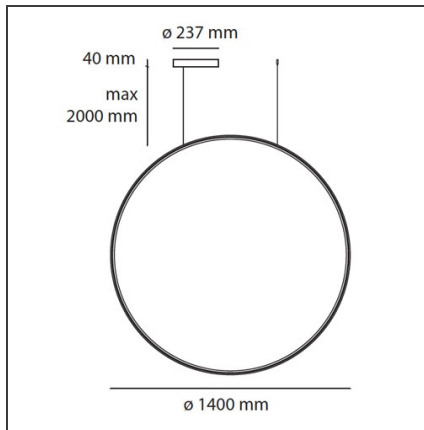

TECHNICAL DRAWINGS

FEATURES

Article Code:	1994060APP	Material:	Technopolymer, aluminium
Colour:	Bronze	Series:	Design, 2019 Artemide Collection
Installation:	Suspension		
Environment:	Indoor		

DIMENSIONS

Base Width:	cm 4
Base Diameter:	cm 23.7
Max Height from ceiling:	cm 280

INCLUDED SOURCES

Category:	LED	Color temperature (K):	3000K
Number:	1	CRI:	90
Watt:	89W		
Delivered lumens output (lm):	4500lm		
Type:	0		
Class:	A		

LUMINAIRE

Watt:	80W	Delivered lumens output (lm):	6762lm
		CCT:	3000K
		Efficiency:	65%
		Efficacy:	84.52lm/W
		CRI:	90
		Dimmable Typology:	Push

Notes

Respects the UGR workplace standards in any position in which it is installed.