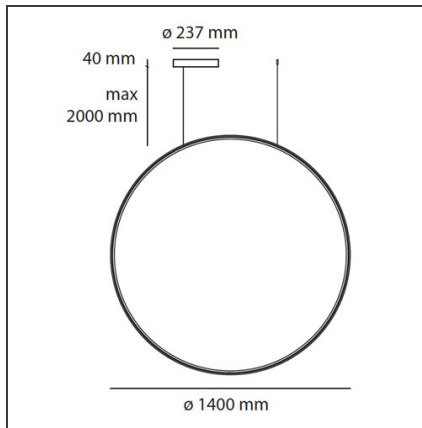

TECHNICAL DRAWINGS

FEATURES

Article Code:	1994010APP	Material:	Technopolymer, aluminium
Colour:	Satinized aluminium	Series:	Design, 2019 Artemide Collection
Installation:	Suspension		
Environment:	Indoor		

DIMENSIONS

Base Width:	cm 4
Base Diameter:	cm 23.7
Max Height from ceiling:	cm 280

INCLUDED SOURCES

Category:	LED	Color temperature (K):	3000K
Number:	1	CRI:	90
Watt:	89W		
Delivered lumens output (lm):	4500lm		
Type:	0		
Class:	A		

LUMINAIRE

Watt:	80W	Delivered lumens output (lm):	6762lm
		CCT:	3000K
		Efficiency:	65%
		Efficacy:	84.52lm/W
		CRI:	90
		Dimmable Typology:	Push

Notes

Respects the UGR workplace standards in any position in which it is installed.