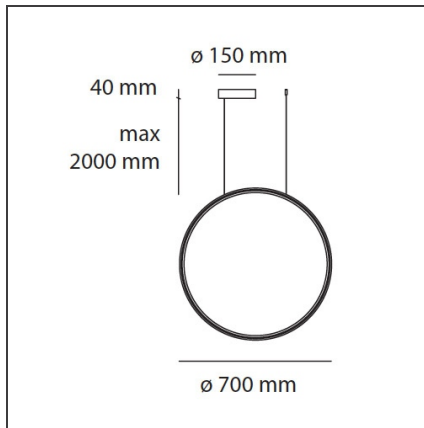

TECHNICAL DRAWINGS

FEATURES

Article Code:	1992030A	Material:	Technopolymer, aluminium
Colour:	Black	Series:	Design, 2019 Artemide Collection
Installation:	Suspension		
Environment:	Indoor		

DIMENSIONS

Base Width:	cm 4
Base Diameter:	cm 23.7
Max Height from ceiling:	cm 210

INCLUDED SOURCES

Category:	LED	Color temperature (K):	3000K
Number:	1	CRI:	90
Watt:	44,5W		
Delivered lumens output (lm):	2250lm		
Type:	0		
Class:	A		

LUMINAIRE

Watt:	40W	Delivered lumens output (lm):	2857lm
		CCT:	3000K
		Efficiency:	55%
		Efficacy:	71.44lm/W
		CRI:	90
		Dimmable Typology:	Push