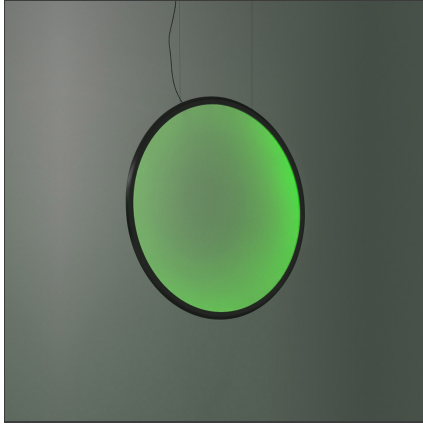

Discovery Vertical 70 - Black - RGBW - App Compatible

IP20   Dimmerable: 

DESIGN BY

Ernesto Gismondi

DESCRIPTION

Discovery is an unobtrusive, utterly absent and immaterial element. Its volume is only perceived when switched on, thanks to the light that outlines the central emitting surface. The result is a uniform light, ideal for working environments. The company's great optoelectronic skills, combined with a thorough culture of design and with technological know-how, produces a perfectly all-purpose and surprising solution, which translates innovation into emotional perception.

TECHNICAL DRAWINGS

FEATURES

Article Code:	1992330APP	Material:	Technopolymer, aluminium
Colour:	Black	Series:	Design, 2019 Artemide Collection
Installation:	Suspension		
Environment:	Indoor		

DIMENSIONS

Base Width:	cm 4
Base Diameter:	cm 23.7
Max Height from ceiling:	cm 210

LUMINAIRE

Watt:	46W	Delivered lumens output (lm):	651lm (RGB) - 1054lm (W)
		Efficiency:	60%
		Efficacy:	37lm/W
		CRI:	90
		Dimmable Typology:	Push

Notes