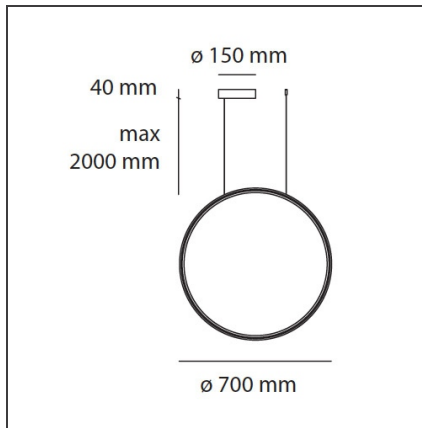

Discovery Vertical 70 - Black - RGBW - App Compatible

IP20   Dimmerable: 

DESIGN BY

Ernesto Gismondi

DESCRIPTION

Discovery is an unobtrusive, utterly absent and immaterial element. Its volume is only perceived when switched on, thanks to the light that outlines the central emitting surface. The result is a uniform light, ideal for working environments. The company's great optoelectronic skills, combined with a thorough culture of design and with technological know-how, produces a perfectly all-purpose and surprising solution, which translates innovation into emotional perception.

TECHNICAL DRAWINGS

FEATURES

Article Code:	1992330APP	Material:	Technopolymer, aluminium
Colour:	Black	Series:	Design, 2019 Artemide Collection
Installation:	Suspension		
Environment:	Indoor		

DIMENSIONS

Base Width:	cm 4
Base Diameter:	cm 23.7
Max Height from ceiling:	cm 210

LUMINAIRE

Watt:	46W	Delivered lumens output (lm):	651lm (RGB) - 1054lm (W)
		Efficiency:	60%
		Efficacy:	37lm/W
		CRI:	90
		Dimmable Typology:	Push

Notes