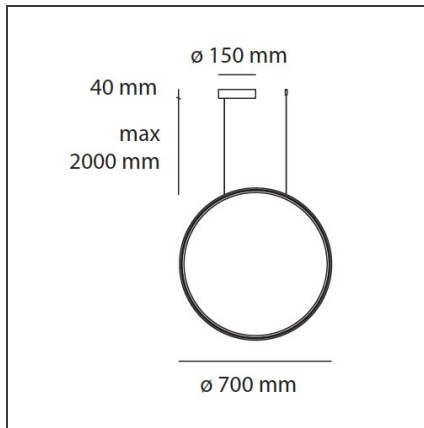

TECHNICAL DRAWINGS

FEATURES

Article Code:	1992060APP	Material:	Technopolymer, aluminium
Colour:	Bronze	Series:	Design, 2019 Artemide Collection
Installation:	Suspension		
Environment:	Indoor		

DIMENSIONS

Base Width:	cm 4
Base Diameter:	cm 23.7
Max Height from ceiling:	cm 210

INCLUDED SOURCES

Category:	LED	Color temperature (K):	3000K
Number:	1	CRI:	90
Watt:	44,5W		
Delivered lumens output (lm):	2250lm		
Type:	0		
Class:	A		

LUMINAIRE

Watt:	40W	Delivered lumens output (lm):	2857lm
		CCT:	3000K
		Efficiency:	55%
		Efficacy:	71.44lm/W
		CRI:	90
		Dimmable Typology:	Push

Notes

Respects the UGR workplace standards in any position in which it is installed.