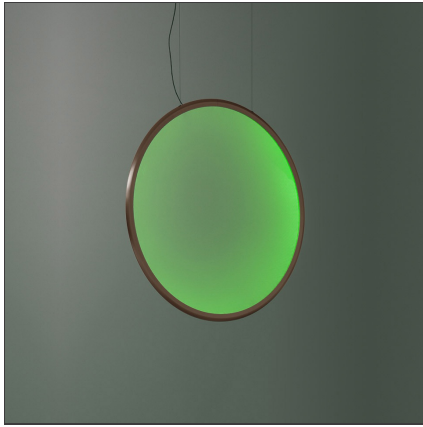

Discovery Vertical 70 - Bronze - RGBW - App Compatible

IP20   Dimmerable: 

DESIGN BY

Ernesto Gismondi

DESCRIPTION

Discovery is an unobtrusive, utterly absent and immaterial element. Its volume is only perceived when switched on, thanks to the light that outlines the central emitting surface. The result is a uniform light, ideal for working environments. The company's great optoelectronic skills, combined with a thorough culture of design and with technological know-how, produces a perfectly all-purpose and surprising solution, which translates innovation into emotional perception.

TECHNICAL DRAWINGS

FEATURES

Article Code:	1992360APP	Material:	Technopolymer, aluminium
Colour:	Bronze	Series:	Design, 2019 Artemide Collection
Installation:	Suspension		
Environment:	Indoor		

DIMENSIONS

Base Width:	cm 4
Base Diameter:	cm 23.7
Max Height from ceiling:	cm 210

LUMINAIRE

Watt:	46W	Delivered lumens output (lm):	651lm (RGB) - 1054lm (W)
		Efficiency:	60%
		Efficacy:	37lm/W
		CRI:	90
		Dimmable Typology:	Push