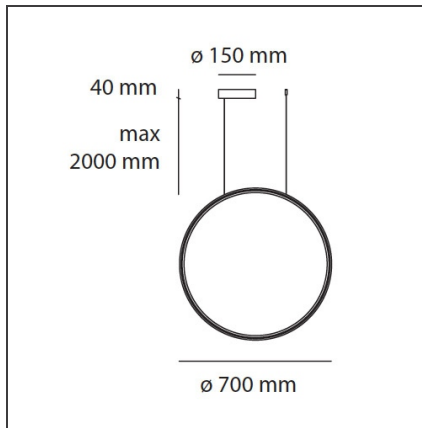

TECHNICAL DRAWINGS

FEATURES

Article Code:	1992360APP	Material:	Technopolymer, aluminium
Colour:	Bronze	Series:	Design, 2019 Artemide Collection
Installation:	Suspension		
Environment:	Indoor		

DIMENSIONS

Base Width:	cm 4
Base Diameter:	cm 23.7
Max Height from ceiling:	cm 210

LUMINAIRE

Watt:	46W	Delivered lumens output (lm):	651lm (RGB) - 1054lm (W)
		Efficiency:	60%
		Efficacy:	37lm/W
		CRI:	90
		Dimmable Typology:	Push