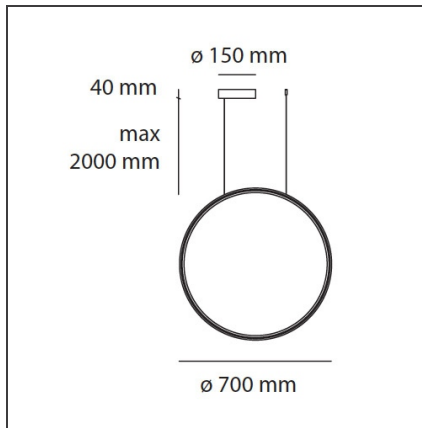

Discovery Vertical 70 - Bronze - TW

IP20   Dimmerable: 

DESIGN BY

Ernesto Gismondi

DESCRIPTION

Discovery is an unobtrusive, utterly absent and immaterial element. Its volume is only perceived when switched on, thanks to the light that outlines the central emitting surface. The result is a uniform light, ideal for working environments. The company's great optoelectronic skills, combined with a thorough culture of design and with technological know-how, produces a perfectly all-purpose and surprising solution, which translates innovation into emotional perception.

TECHNICAL DRAWINGS

FEATURES

Article Code:	1992260A	Material:	Technopolymer, aluminium
Colour:	Bronze	Series:	Design, 2019 Artemide Collection
Installation:	Suspension		
Environment:	Indoor		

DIMENSIONS

Base Width:	cm 4
Base Diameter:	cm 23.7
Max Height from ceiling:	cm 210

LUMINAIRE

Watt:	95W	Delivered lumens output (lm):	5020lm
		CCT:	2700-6500K
		Efficiency:	60%
		Efficacy:	37lm/W
		CRI:	90
		Dimmable Typology:	Push

Notes