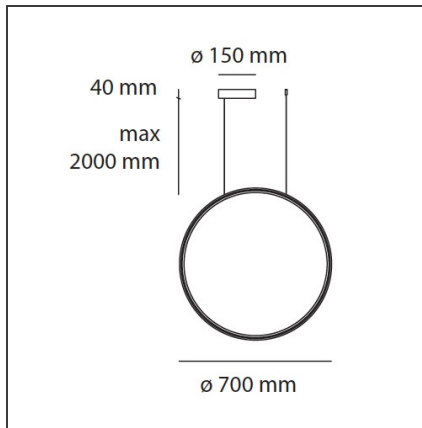

TECHNICAL DRAWINGS

FEATURES

Article Code:	1992010APP	Material:	Technopolymer, aluminium
Colour:	Satinized aluminium	Series:	Design, 2019 Artemide Collection
Installation:	Suspension		
Environment:	Indoor		

DIMENSIONS

Base Width:	cm 4
Base Diameter:	cm 23.7
Max Height from ceiling:	cm 210

INCLUDED SOURCES

Category:	LED	Color temperature (K):	3000K
Number:	1	CRI:	90
Watt:	44,5W		
Delivered lumens output (lm):	2250lm		
Type:	0		
Class:	A		

LUMINAIRE

Watt:	40W	Delivered lumens output (lm):	2857lm
		CCT:	3000K
		Efficiency:	55%
		Efficacy:	71.44lm/W
		CRI:	90
		Dimmable Typology:	Push

Notes

Respects the UGR workplace standards in any position in which it is installed.