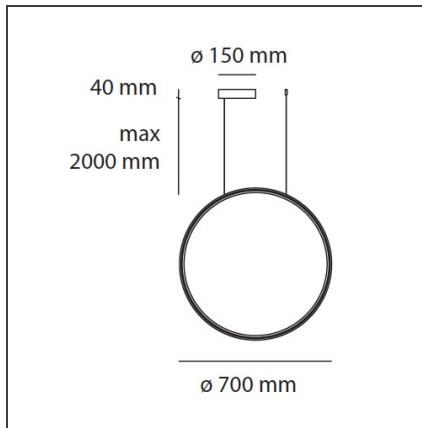

Discovery Vertical 70 - Satinized aluminium - RGBW

IP20   Dimmerable: 

DESIGN BY

Ernesto Gismondi

DESCRIPTION

Discovery is an unobtrusive, utterly absent and immaterial element. Its volume is only perceived when switched on, thanks to the light that outlines the central emitting surface. The result is a uniform light, ideal for working environments. The company's great optoelectronic skills, combined with a thorough culture of design and with technological know-how, produces a perfectly all-purpose and surprising solution, which translates innovation into emotional perception.

TECHNICAL DRAWINGS

FEATURES

Article Code:	1992310A	Material:	Technopolymer, aluminium
Colour:	Satinized aluminium	Series:	Design, 2019
Installation:	Suspension		Artemide Collection
Environment:	Indoor		

DIMENSIONS

Base Width:	cm 4
Base Diameter:	cm 23.7
Max Height from ceiling:	cm 210

LUMINAIRE

Watt:	46W	Delivered lumens output (lm):	651lm (RGB) - 1054lm (W)
		Efficiency:	60%
		Efficacy:	37lm/W
		CRI:	90
		Dimmable Typology:	Push