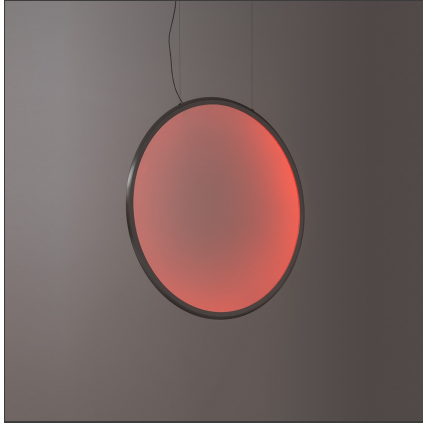

Discovery Vertical 70 - Satinized aluminium - RGBW

IP20   Dimmerable: 

DESIGN BY

Ernesto Gismondi

DESCRIPTION

Discovery is an unobtrusive, utterly absent and immaterial element. Its volume is only perceived when switched on, thanks to the light that outlines the central emitting surface. The result is a uniform light, ideal for working environments. The company's great optoelectronic skills, combined with a thorough culture of design and with technological know-how, produces a perfectly all-purpose and surprising solution, which translates innovation into emotional perception.

TECHNICAL DRAWINGS

FEATURES

Article Code:	1992310A	Material:	Technopolymer, aluminium
Colour:	Satinized aluminium	Series:	Design, 2019
Installation:	Suspension		Artemide Collection
Environment:	Indoor		

DIMENSIONS

Base Width:	cm 4
Base Diameter:	cm 23.7
Max Height from ceiling:	cm 210

LUMINAIRE

Watt:	46W	Delivered lumens output (lm):	651lm (RGB) - 1054lm (W)
		Efficiency:	60%
		Efficacy:	37lm/W
		CRI:	90
		Dimmable Typology:	Push