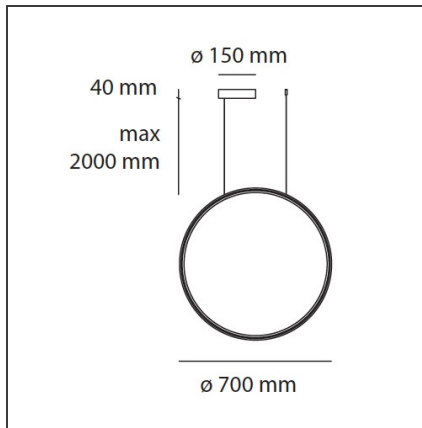

Discovery Vertical 70 - Satinized aluminium - RGBW - App Compatible

IP20 Dimmerable:

DESIGN BY

Ernesto Gismondi

DESCRIPTION

Discovery is an unobtrusive, utterly absent and immaterial element. Its volume is only perceived when switched on, thanks to the light that outlines the central emitting surface. The result is a uniform light, ideal for working environments. The company's great optoelectronic skills, combined with a thorough culture of design and with technological know-how, produces a perfectly all-purpose and surprising solution, which translates innovation into emotional perception.

TECHNICAL DRAWINGS

FEATURES

Article Code:	1992310APP	Material:	Technopolymer, aluminium
Colour:	Satinized aluminium	Series:	Design, 2019 Artemide Collection
Installation:	Suspension		
Environment:	Indoor		

DIMENSIONS

Base Width:	cm 4
Base Diameter:	cm 23.7
Max Height from ceiling:	cm 210

LUMINAIRE

Watt:	46W	Delivered lumens output (lm):	651lm (RGB) - 1054lm (W)
		Efficiency:	60%
		Efficacy:	37lm/W
		CRI:	90
		Dimmable Typology:	Push