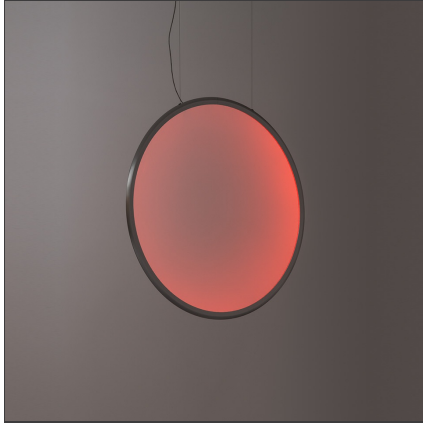

Discovery Vertical 70 - Satinized aluminium - RGBW - App Compatible

IP20 Dimmerable:

DESIGN BY

Ernesto Gismondi

DESCRIPTION

Discovery is an unobtrusive, utterly absent and immaterial element. Its volume is only perceived when switched on, thanks to the light that outlines the central emitting surface. The result is a uniform light, ideal for working environments. The company's great optoelectronic skills, combined with a thorough culture of design and with technological know-how, produces a perfectly all-purpose and surprising solution, which translates innovation into emotional perception.

TECHNICAL DRAWINGS

FEATURES

Article Code:	1992310APP	Material:	Technopolymer, aluminium
Colour:	Satinized aluminium	Series:	Design, 2019 Artemide Collection
Installation:	Suspension		
Environment:	Indoor		

DIMENSIONS

Base Width:	cm 4
Base Diameter:	cm 23.7
Max Height from ceiling:	cm 210

LUMINAIRE

Watt:	46W	Delivered lumens output (lm):	651lm (RGB) - 1054lm (W)
		Efficiency:	60%
		Efficacy:	37lm/W
		CRI:	90
		Dimmable Typology:	Push