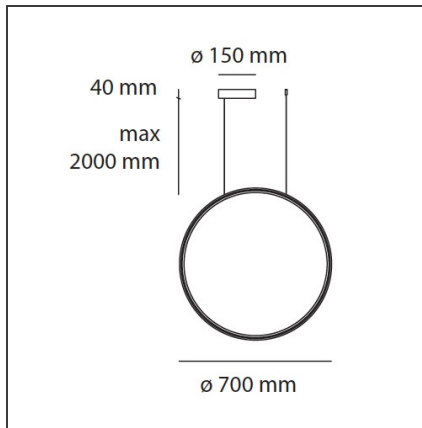

Discovery Vertical 70 - Satinized aluminium - TW

IP20   Dimmerable: 

DESIGN BY

Ernesto Gismondi

DESCRIPTION

Discovery is an unobtrusive, utterly absent and immaterial element. Its volume is only perceived when switched on, thanks to the light that outlines the central emitting surface. The result is a uniform light, ideal for working environments. The company's great optoelectronic skills, combined with a thorough culture of design and with technological know-how, produces a perfectly all-purpose and surprising solution, which translates innovation into emotional perception.

TECHNICAL DRAWINGS

FEATURES

Article Code:	1992210A	Material:	Technopolymer, aluminium
Colour:	Satinized aluminium	Series:	Design, 2019 Artemide Collection
Installation:	Suspension		
Environment:	Indoor		

DIMENSIONS

Base Width:	cm 4
Base Diameter:	cm 23.7
Max Height from ceiling:	cm 210

LUMINAIRE

Watt:	95W	Delivered lumens output (lm):	5020lm
		CCT:	2700-6500K
		Efficiency:	60%
		Efficacy:	37lm/W
		CRI:	90
		Dimmable Typology:	Push