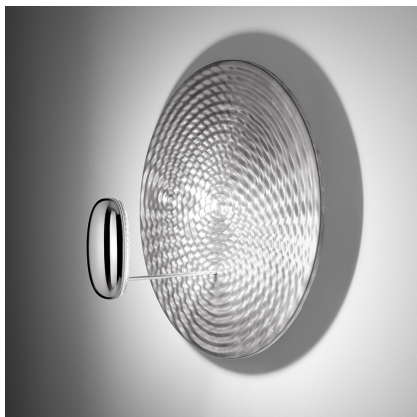

Droplet Mini Wall/Ceiling

Ross Lovegrove

IP20     Dimmerable: 

LUMINAIRE

- Watt: **160W**
- Voltage: **220V-240V**
- Delivered lumens output: **1425lm**
- CCT: **2950K**
- Efficiency: **43%**
- Efficacy: **8.9lm/W**
- CRI: **99**

DESCRIPTION

Wall/ceiling lamp, extending the range of Droplet series. Materials: die-cast aluminium lighting unit; painted die-cast aluminium reflector.

PRODUCT CODE: 1472010A

FEATURES

- Article Code: **1472010A**
- Colour: **Polished chrome / Aluminium**
- Installation: **WallCeiling**
- Material: **Aluminium, steel**
- Series: **Design Collection, Hydro**
- Environment: **Indoor**
- Area contract: **Hospitality**
- Emission: **Indirect**
- design by: **Ross Lovegrove**

DIMENSIONS

- Height: **cm 34**
- Diameter: **cm 60**
- Impact Resistance: **N/D**
- Glow Wire Test: **960°**

NOT INCLUDED SOURCES

- Category: **HALO**
- Number: **1**
- Lbs: **Qt-de12**
- Watt: **160W**
- Socket: **R7s**
- Color Rendering: **1a**
- Color temperature (K): **2950K**
- Duration (h): **2000h**