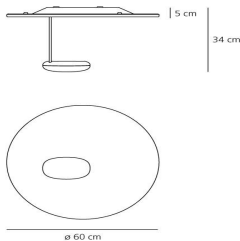

Droplet Mini Wall/Ceiling LED 2700K

Ross Lovegrove

IP20      Dimmerable: 

LUMINAIRE

- Watt: **29W**
- Voltage: **220V-240V**
- Delivered lumens output: **1168lm**
- CCT: **2700K**
- Efficiency: **44%**
- Efficacy: **40.28lm/W**
- CRI: **90**
- Dimmable Typology: **Push**

DESCRIPTION

Wall/ceiling lamp, extending the range of Droplet series. Materials: die-cast aluminium lighting unit; painted die-cast aluminium reflector.

PRODUCT CODE: 1471W10A

FEATURES

- Article Code: **1471W10A**
- Colour: **Polished chrome / Aluminium**
- Installation: **WallCeiling**
- Material: **Aluminium, steel**
- Series: **Design Collection, Hydro**
- Environment: **Indoor**
- Area contract: **Hospitality**
- Emission: **Indirect**
- design by: **Ross Lovegrove**

DIMENSIONS

- Height: **cm 34**
- Diameter: **cm 60**
- Impact Resistance: **N/D**
- Glow Wire Test: **960°**

SOURCES INCLUDED

- Category: **Led**
- Number: **1**
- Watt: **29W**
- Color temperature (K): **2700K**
- CRI: **90**
- Color Tolerance: **MacAdam 2SDCM**