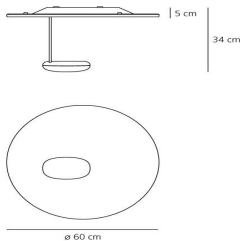

LUMINAIRE

- Watt: **29W**
- Voltage: **220V-240V**
- Delivered lumens output: **1249lm**
- CCT: **3000K**
- Efficiency: **44%**
- Efficacy: **43.09lm/W**
- CRI: **90**
- Dimmable Typology: **Push**

DESCRIPTION

Wall/ceiling lamp, extending the range of Droplet series. Materials: die-cast aluminium lighting unit; painted die-cast aluminium reflector.

PRODUCT CODE: 1471110A

FEATURES

- Article Code: **1471110A**
- Colour: **Polished chrome / Aluminium**
- Installation: **WallCeiling**
- Material: **Aluminium, steel**
- Series: **Design Collection, Hydro**
- Environment: **Indoor**
- Area contract: **Hospitality**
- Emission: **Indirect**
- design by: **Ross Lovegrove**

DIMENSIONS

- Height: **cm 34**
- Diameter: **cm 60**
- Impact Resistance: **N/D**
- Glow Wire Test: **960°**

SOURCES INCLUDED

- Category: **Led**
- Number: **1**
- Watt: **29 W**
- Delivered lumens output: **1087 lm**
- Color temperature (K): **3000K**