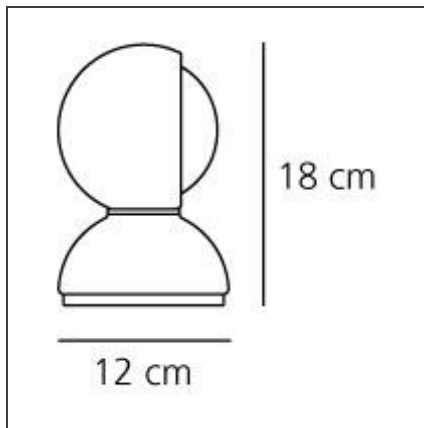

Eclisse Orange

IP20     

TECHNICAL DRAWINGS

DESIGN BY

Vico Magistretti

DESCRIPTION

Eclisse, designed by Vico Magistretti in 1965, won the Compasso d'Oro Award in 1967 and became an ambassador of Italian design worldwide. Eclisse is an avant-garde balance between form and function, design and utility. The concept's foundation lies in its functionality of adjusting the intensity of light through its rotating inner shade that "eclipses" the light source. In fact, with a fixed outer shell and a moveable inner shell the lamp can provide direct or diffuse light. A table lamp, it can also be wall mounted. Painted metal body available in white, red or orange with an on/off switch. Eclisse is part of the permanent collection of the most important design Museums, amongst many the MoMa in New York and the Triennale Design Museum in Milan.

FEATURES

Article Code:	0028050A	Material:	steel, technopolymer
Colour:	Orange	Series:	Design, Modern
Installation:	Table		Classic
Environment:	Indoor	Area contract:	Residential
		Emission:	Diffused And Direct

DIMENSIONS

Height:	cm 18	Impact Resistance:	N/D
Base Diameter:	cm 12	Glow Wire Test:	850

NOT INCLUDED SOURCES

Category:	HALO	Class:	A
Number:	1		
Watt:	25W		
Socket:	E14		

ALTERNATIVE SOURCES

Category:	LED
Number:	1
Watt:	4W
Type:	2
Socket:	E14

LUMINAIRE

Watt:	25W	Delivered lumens output (lm):	170lm
Voltage:	220V-240V	CCT:	2800K