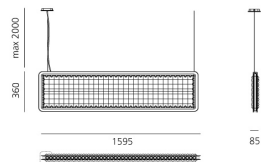

Eggboard Baffle - 1600x400 - Suspension - Direct Diffused + Indirect Diffused - 3000K - Dimmable DALI - Green

Progetto CMR - Giacobone & Roj

IP20   Dimmable: 

LUMINAIRE

- Watt: **41W + 41W**
- Delivered lumens output: **2715lm + 4927lm**
- CCT: **3000K**
- CRI: **90**

DIMENSIONS

- Length: **cm 160**
- Width: **cm 8**
- Height: **cm 40**

SOURCES INCLUDED

- Category: **Led**
- Number: **2**
- Watt: **41W**
- CRI: **90**
- Color Tolerance: **MacAdam 3SDCM**
- Service Life: **L90 (10K) > 60000h**