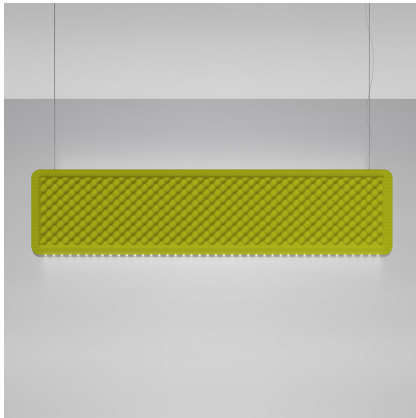

Eggboard Baffle - 1600x400 - Suspension - Direct Diffused + Indirect Diffused - 3000K - Dimmable DALI - Green

Progetto CMR - Giacobone & Roj

IP20   Dimmable: 

LUMINAIRE

- Watt: **41W + 41W**
- Delivered lumens output: **2715lm + 4927lm**
- CCT: **3000K**
- CRI: **90**

UGR<19

DESCRIPTION

The entire Eggboard collection is based on the principle of acoustic absorption to limit sound reverberation, particularly with respect to human voice frequencies. A vertical suspension and a number of panels with grazing light intended for wall or ceiling installation are the new elements making up the lightscape and ensuring perfect environmental quality. They both work freely on the lighting performances that can be combined with the acoustic element. The suspension version can combine indirect diffused light with direct controlled light thanks to the patented Eggboard Matrix optical units. In the wall and ceiling versions, grazing light can be associated on each side.

PRODUCT CODE: AZ24251

FEATURES

- Article Code: **AZ24251**
- Colour: **Green**
- Installation: **Suspension**
- Series: **Architectural Indoor**
- Environment: **Indoor**
- design by: **Progetto CMR - Giacobone & Roj**

DIMENSIONS

- Length: **cm 160**
- Width: **cm 8**
- Height: **cm 40**

SOURCES INCLUDED

- Category: **Led**
- Number: **2**
- Watt: **41W**
- CRI: **90**
- Color Tolerance: **MacAdam 3SDCM**
- Service Life: **L90 (10K) > 60000h**