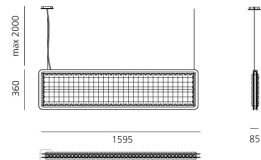

Eggboard Baffle - 1600x400 - Suspension - Direct Diffused + Indirect Diffused - 3000K - Dimmable DALI - Grey

Progetto CMR - Giacobone & Roj

IP20   Dimmerable: 

LUMINAIRE

- Watt: **41W + 41W**
- Delivered lumens output: **2715lm + 4927lm**
- CCT: **3000K**
- CRI: **90**

DIMENSIONS

- Length: **cm 160**
- Width: **cm 8**
- Height: **cm 40**

SOURCES INCLUDED

- Category: **Led**
- Number: **2**
- Watt: **41W**
- CRI: **90**
- Color Tolerance: **MacAdam 3SDCM**
- Service Life: **L90 (10K) > 60000h**