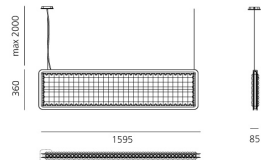

Eggboard Baffle - 1600x400 - Suspension - Direct Diffused + Indirect Diffused - 3000K - Dimmable DALI - White Cream

Progetto CMR - Giacobone & Roj

IP20   Dimmerable: 

LUMINAIRE

- Watt: **41W + 41W**
- Delivered lumens output: **2715lm + 4927lm**
- CCT: **3000K**
- CRI: **90**

DIMENSIONS

- Length: **cm 160**
- Width: **cm 8**
- Height: **cm 40**

SOURCES INCLUDED

- Category: **Led**
- Number: **2**
- Watt: **41W**
- CRI: **90**
- Color Tolerance: **MacAdam 3SDCM**
- Service Life: **L90 (10K) > 60000h**