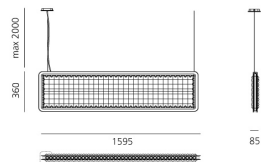

Eggboard Baffle - 1600x400 - Suspension - Direct Diffused + Indirect Diffused - 4000K - Dimmable DALI - Green

Progetto CMR - Giacobone & Roj

IP20   Dimmable: 

LUMINAIRE

- Watt: **41W + 41W**
- Delivered lumens output: **2837lm + 5147lm**
- CCT: **4000K**
- CRI: **90**

DIMENSIONS

- Length: **cm 160**
- Width: **cm 8**
- Height: **cm 40**

SOURCES INCLUDED

- Category: **Led**
- Number: **2**
- Watt: **41W**
- CRI: **90**
- Color Tolerance: **MacAdam 3SDCM**
- Service Life: **L90 (10K) > 60000h**