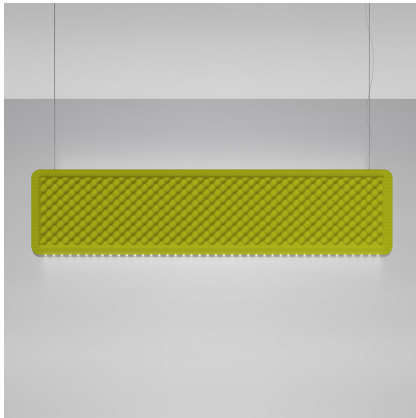

Eggboard Baffle - 1600x400 - Suspension - Direct Diffused + Indirect Diffused - 4000K - Dimmable DALI - Green

Progetto CMR - Giacobone & Roj

IP20   Dimmable: 

LUMINAIRE

- Watt: **41W + 41W**
- Delivered lumens output: **2837lm + 5147lm**
- CCT: **4000K**
- CRI: **90**

Notes

220/240Vac 50/60Hz electronic ballast included.

For the suspension version, order the ceiling rose or the BLL DALI interface for APP separately.

For the ceiling version, order only the BLL DALI interface for APP separately.

UGR<19

DESCRIPTION

The entire Eggboard collection is based on the principle of acoustic absorption to limit sound reverberation, particularly with respect to human voice frequencies. A vertical suspension and a number of panels with grazing light intended for wall or ceiling installation are the new elements making up the lightscape and ensuring perfect environmental quality. They both work freely on the lighting performances that can be combined with the acoustic element. The suspension version can combine indirect diffused light with direct controlled light thanks to the patented Eggboard Matrix optical units. In the wall and ceiling versions, grazing light can be associated on each side.

DIMENSIONS

- Length: **cm 160**
- Width: **cm 8**
- Height: **cm 40**

SOURCES INCLUDED

- Category: **Led**
- Number: **2**
- Watt: **41W**
- CRI: **90**
- Color Tolerance: **MacAdam 3SDCM**
- Service Life: **L90 (10K) > 60000h**