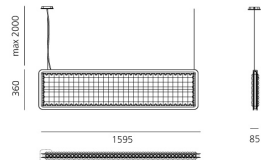

Eggboard Baffle - 1600x400 - Suspension - Direct Diffused + Indirect Diffused - 4000K - Dimmable DALI - Grey

Progetto CMR - Giacobone & Roj

IP20   Dimmerable: 

LUMINAIRE

- Watt: **41W + 41W**
- Delivered lumens output: **2837lm + 5147lm**
- CCT: **4000K**
- CRI: **90**

DIMENSIONS

- Length: **cm 160**
- Width: **cm 8**
- Height: **cm 40**

SOURCES INCLUDED

- Category: **Led**
- Number: **2**
- Watt: **41W**
- CRI: **90**
- Color Tolerance: **MacAdam 3SDCM**
- Service Life: **L90 (10K) > 60000h**