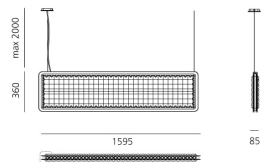

Eggboard Baffle - 1600x400 - Suspension - Direct Diffused + Indirect Diffused - 4000K - Dimmable DALI - White Cream

Progetto CMR - Giacobone & Roj

IP20   Dimmerable: 

LUMINAIRE

- Watt: **41W + 41W**
- Delivered lumens output: **2837lm + 5147lm**
- CCT: **4000K**
- CRI: **90**

DIMENSIONS

- Length: **cm 160**
- Width: **cm 8**
- Height: **cm 40**

SOURCES INCLUDED

- Category: **Led**
- Number: **2**
- Watt: **41W**
- CRI: **90**
- Color Tolerance: **MacAdam 3SDCM**
- Service Life: **L90 (10K) > 60000h**