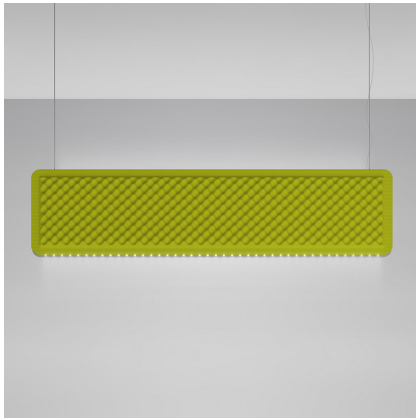

# Eggboard Baffle - 1600x400 - Suspension - Direct Sharp + Indirect Diffused - 3000K - Dimmable DALI - Green

Progetto CMR - Giacobone & Roj

IP20  Dimmerable: 

## LUMINAIRE

- Watt: **53W**
- Delivered lumens output: **4787lm**
- CCT: **3000K**
- Efficiency: **71%**
- Efficacy: **90.32lm/W**
- CRI: **80**
- Dimmable Typology: **Dali**

## DESCRIPTION

The entire Eggboard collection is based on the principle of acoustic absorption to limit sound reverberation, particularly with respect to human voice frequencies. A vertical suspension and a number of panels with grazing light intended for wall or ceiling installation are the new elements making up the lightscape and ensuring perfect environmental quality. They both work freely on the lighting performances that can be combined with the acoustic element. The suspension version can combine indirect diffused light with direct controlled light thanks to the patented Eggboard Matrix optical units. In the wall and ceiling versions, grazing light can be associated on each side.

## FEATURES

- Article Code: **AZ22251**
- Colour: **Green**
- Installation: **CeilingSuspension**
- Series: **Architectural Indoor**
- Environment: **Indoor**
- design by: **Progetto CMR - Giacobone & Roj**