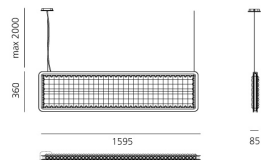

Eggboard Baffle - 1600x400 - Suspension - Direct Sharp + Indirect Diffused - 3000K - Dimmable DALI - Grey

Progetto CMR - Giacobone & Roj

IP20  Dimmerable: 

LUMINAIRE

- Watt: **53W**
- Delivered lumens output: **4787lm**
- CCT: **3000K**
- Efficiency: **71%**
- Efficacy: **90.32lm/W**
- CRI: **80**
- Dimmable Typology: **Dali**

DIMENSIONS

- Length: **cm 160**
- Width: **cm 8**
- Height: **cm 40**

SOURCES INCLUDED

- Category: **Led**
- Number: **1**
- Watt: **20W**
- CRI: **90**
- Color Tolerance: **MacAdam 3SDCM**
- Service Life: **L90 (10K) > 60000h**
- Category: **Led**
- Number: **1**
- Watt: **41W**
- CRI: **90**
- Color Tolerance: **MacAdam 3SDCM**
- Service Life: **L90 (10K) > 60000h**