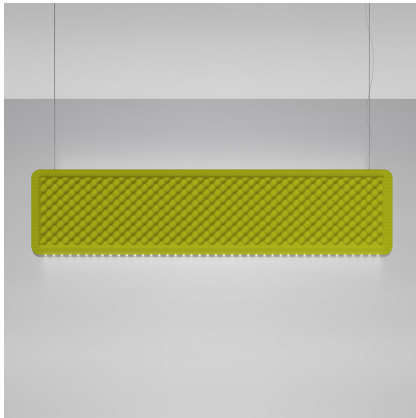

Eggboard Baffle - 1600x400 - Suspension - Direct Sharp + Indirect Diffused - 4000K - Dimmable DALI - Green

Progetto CMR - Giacobone & Roj

IP20  Dimmerable: 

LUMINAIRE

- Watt: **53W**
- Delivered lumens output: **4988lm**
- CCT: **4000K**
- Efficiency: **71%**
- Efficacy: **94.12lm/W**
- CRI: **80**
- Dimmable Typology: **Dali**

Notes

220/240Vac 50/60Hz electronic ballast included.

For the suspension version, order the ceiling rose or the BLL DALI interface for APP separately.

For the ceiling version, order only the RII DALI

DESCRIPTION

The entire Eggboard collection is based on the principle of acoustic absorption to limit sound reverberation, particularly with respect to human voice frequencies. A vertical suspension and a number of panels with grazing light intended for wall or ceiling installation are the new elements making up the lightscape and ensuring perfect environmental quality. They both work freely on the lighting performances that can be combined with the acoustic element. The suspension version can combine indirect diffused light with direct controlled light thanks to the patented Eggboard Matrix optical units. In the wall and ceiling versions, grazing light can be associated on each side.

DIMENSIONS

- Length: **cm 160**
- Width: **cm 8**
- Height: **cm 40**

SOURCES INCLUDED

- Category: **Led**
- Number: **1**
- Watt: **20W**
- CRI: **90**
- Color Tolerance: **MacAdam 3SDCM**
- Service Life: **L90 (10K) > 60000h**
- Category: **Led**
- Number: **1**
- Watt: **41W**
- CRI: **90**
- Color Tolerance: **MacAdam 3SDCM**
- Service Life: **L90 (10K) > 60000h**