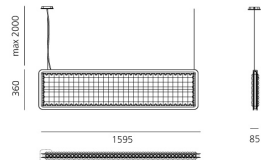

Eggboard Baffle - 1600x400 - Suspension - Direct Sharp + Indirect Diffused - 4000K - Dimmable DALI - Green

Progetto CMR - Giacobone & Roj

IP20  Dimmerable: 

LUMINAIRE

- Watt: **53W**
- Delivered lumens output: **4988lm**
- CCT: **4000K**
- Efficiency: **71%**
- Efficacy: **94.12lm/W**
- CRI: **80**
- Dimmable Typology: **Dali**

DIMENSIONS

- Length: **cm 160**
- Width: **cm 8**
- Height: **cm 40**

SOURCES INCLUDED

- Category: **Led**
- Number: **1**
- Watt: **20W**
- CRI: **90**
- Color Tolerance: **MacAdam 3SDCM**
- Service Life: **L90 (10K) > 60000h**
- Category: **Led**
- Number: **1**
- Watt: **41W**
- CRI: **90**
- Color Tolerance: **MacAdam 3SDCM**
- Service Life: **L90 (10K) > 60000h**