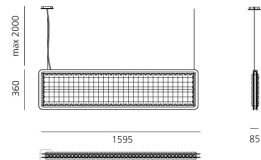

Eggboard Baffle - 1600x400 - Suspension - Direct Sharp + Indirect Diffused - 4000K - Dimmable DALI - Grey

Progetto CMR - Giacobone & Roj

IP20  Dimmerable: 

LUMINAIRE

- Watt: **53W**
- Delivered lumens output: **4988lm**
- CCT: **4000K**
- Efficiency: **71%**
- Efficacy: **94.12lm/W**
- CRI: **80**
- Dimmable Typology: **Dali**

DIMENSIONS

- Length: **cm 160**
- Width: **cm 8**
- Height: **cm 40**

SOURCES INCLUDED

- Category: **Led**
- Number: **1**
- Watt: **20W**
- CRI: **90**
- Color Tolerance: **MacAdam 3SDCM**
- Service Life: **L90 (10K) > 60000h**
- Category: **Led**
- Number: **1**
- Watt: **41W**
- CRI: **90**
- Color Tolerance: **MacAdam 3SDCM**
- Service Life: **L90 (10K) > 60000h**