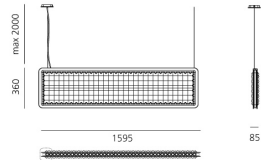

Eggboard Baffle - 1600x400 - Suspension/Ceiling - Direct Diffused - 3000K - Dimmable DALI - Green

Progetto CMR - Giacobone & Roj

IP20   Dimmerable: 

LUMINAIRE

- Watt: **41W**
- Delivered lumens output: **2715lm**
- CCT: **3000K**
- CRI: **90**

Notes

220/240Vac 50/60Hz electronic ballast included.

For the suspension version, order the ceiling rose or the BLL DALI interface for APP separately.

UGR<19

DESCRIPTION

The entire Eggboard collection is based on the principle of acoustic absorption to limit sound reverberation, particularly with respect to human voice frequencies. A vertical suspension and a number of panels with grazing light intended for wall or ceiling installation are the new elements making up the lightscape and ensuring perfect environmental quality. They both work freely on the lighting performances that can be combined with the acoustic element. The suspension version can combine indirect diffused light with direct controlled light thanks to the patented Eggboard Matrix optical units. In the wall and ceiling versions, grazing light can be associated on each side.

DIMENSIONS

- Length: **cm 160**
- Width: **cm 8**
- Height: **cm 40**

SOURCES INCLUDED

- Category: **Led**
- Number: **1**
- Watt: **41W**
- CRI: **90**
- Color Tolerance: **MacAdam 3SDCM**
- Service Life: **L90 (10K) > 60000h**