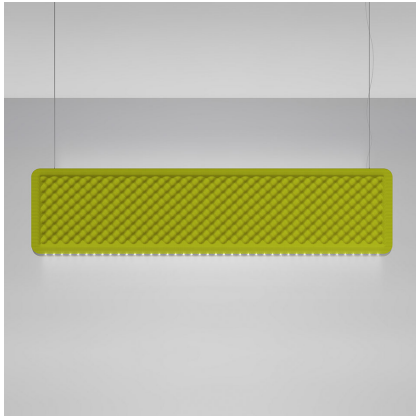

Eggboard Baffle - 1600x400 - Suspension/Ceiling - Direct Diffused - 3000K - Dimmable DALI - Green

Progetto CMR - Giacobone & Roj

IP20   Dimmerable: 

LUMINAIRE

- Watt: **41W**
- Delivered lumens output: **2715lm**
- CCT: **3000K**
- CRI: **90**

Notes

220/240Vac 50/60Hz electronic ballast included.

For the suspension version, order the ceiling rose or the BLL DALI interface for APP separately.

UGR<19

DESCRIPTION

The entire Eggboard collection is based on the principle of acoustic absorption to limit sound reverberation, particularly with respect to human voice frequencies. A vertical suspension and a number of panels with grazing light intended for wall or ceiling installation are the new elements making up the lightscape and ensuring perfect environmental quality. They both work freely on the lighting performances that can be combined with the acoustic element. The suspension version can combine indirect diffused light with direct controlled light thanks to the patented Eggboard Matrix optical units. In the wall and ceiling versions, grazing light can be associated on each side.

PRODUCT CODE: AZ23251

FEATURES

- Article Code: **AZ23251**
- Colour: **Green**
- Installation: **CeilingSuspension**
- Series: **Architectural Indoor**
- Environment: **Indoor**
- design by: **Progetto CMR - Giacobone & Roj**

DIMENSIONS

- Length: **cm 160**
- Width: **cm 8**
- Height: **cm 40**

SOURCES INCLUDED

- Category: **Led**
- Number: **1**
- Watt: **41W**
- CRI: **90**
- Color Tolerance: **MacAdam 3SDCM**
- Service Life: **L90 (10K) > 60000h**