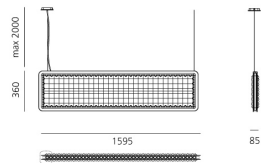

Eggboard Baffle - 1600x400 - Suspension/Ceiling - Direct Diffused - 3000K - Dimmable DALI - Grey

Progetto CMR - Giacobone & Roj

IP20 Dimmerable:

LUMINAIRE

- Watt: **41W**
- Delivered lumens output: **2715lm**
- CCT: **3000K**
- CRI: **90**

Notes

220/240Vac 50/60Hz electronic ballast included.

For the suspension version, order the ceiling rose or the BLL DALI interface for APP separately.

UGR<19

DESCRIPTION

The entire Eggboard collection is based on the principle of acoustic absorption to limit sound reverberation, particularly with respect to human voice frequencies. A vertical suspension and a number of panels with grazing light intended for wall or ceiling installation are the new elements making up the lightscape and ensuring perfect environmental quality. They both work freely on the lighting performances that can be combined with the acoustic element. The suspension version can combine indirect diffused light with direct controlled light thanks to the patented Eggboard Matrix optical units. In the wall and ceiling versions, grazing light can be associated on each side.

DIMENSIONS

- Length: **cm 160**
- Width: **cm 8**
- Height: **cm 40**

SOURCES INCLUDED

- Category: **Led**
- Number: **1**
- Watt: **41W**
- CRI: **90**
- Color Tolerance: **MacAdam 3SDCM**
- Service Life: **L90 (10K) > 60000h**