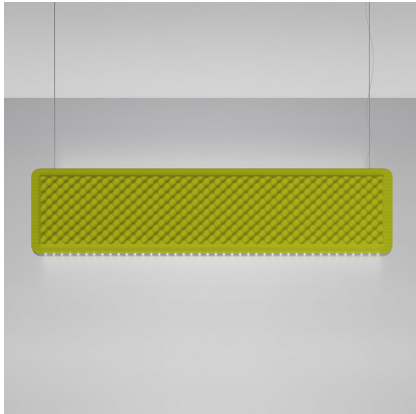

Eggboard Baffle - 1600x400 - Suspension/Ceiling - Direct Diffused - 4000K - Dimmable DALI - Green

Progetto CMR - Giacobone & Roj

IP20  Dimmerable: 

LUMINAIRE

- Watt: **41W**
- Delivered lumens output: **2837lm**
- CCT: **4000K**
- CRI: **90**

Notes

220/240Vac 50/60Hz electronic ballast included.

For the suspension version, order the ceiling rose or the BLL DALI interface for APP separately.

UGR<19

DESCRIPTION

The entire Eggboard collection is based on the principle of acoustic absorption to limit sound reverberation, particularly with respect to human voice frequencies. A vertical suspension and a number of panels with grazing light intended for wall or ceiling installation are the new elements making up the lightscape and ensuring perfect environmental quality. They both work freely on the lighting performances that can be combined with the acoustic element. The suspension version can combine indirect diffused light with direct controlled light thanks to the patented Eggboard Matrix optical units. In the wall and ceiling versions, grazing light can be associated on each side.

PRODUCT CODE: AZ23451

FEATURES

- Article Code: **AZ23451**
- Colour: **Green**
- Installation: **CeilingSuspension**
- Series: **Architectural Indoor**
- Environment: **Indoor**
- design by: **Progetto CMR - Giacobone & Roj**

DIMENSIONS

- Length: **cm 160**
- Width: **cm 8**
- Height: **cm 40**

SOURCES INCLUDED

- Category: **Led**
- Number: **1**
- Watt: **41W**
- CRI: **90**
- Color Tolerance: **MacAdam 3SDCM**
- Service Life: **L90 (10K) > 60000h**