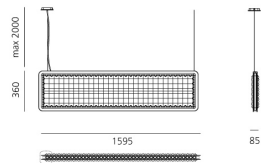

Eggboard Baffle - 1600x400 - Suspension/Ceiling - Direct Diffused - 4000K - Dimmable DALI - Green

Progetto CMR - Giacobone & Roj

IP20  Dimmerable: 

LUMINAIRE

- Watt: **41W**
- Delivered lumens output: **2837lm**
- CCT: **4000K**
- CRI: **90**

Notes

220/240Vac 50/60Hz electronic ballast included.

For the suspension version, order the ceiling rose or the BLL DALI interface for APP separately.

UGR<19

DESCRIPTION

The entire Eggboard collection is based on the principle of acoustic absorption to limit sound reverberation, particularly with respect to human voice frequencies. A vertical suspension and a number of panels with grazing light intended for wall or ceiling installation are the new elements making up the lightscape and ensuring perfect environmental quality. They both work freely on the lighting performances that can be combined with the acoustic element. The suspension version can combine indirect diffused light with direct controlled light thanks to the patented Eggboard Matrix optical units. In the wall and ceiling versions, grazing light can be associated on each side.

DIMENSIONS

- Length: **cm 160**
- Width: **cm 8**
- Height: **cm 40**

SOURCES INCLUDED

- Category: **Led**
- Number: **1**
- Watt: **41W**
- CRI: **90**
- Color Tolerance: **MacAdam 3SDCM**
- Service Life: **L90 (10K) > 60000h**