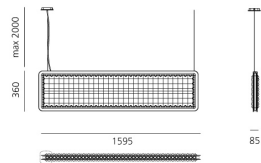

Eggboard Baffle - 1600x400 - Suspension/Ceiling - Direct Diffused - 4000K - Dimmable DALI - Grey

Progetto CMR - Giacobone & Roj

IP20 Dimmerable:

LUMINAIRE

- Watt: **41W**
- Delivered lumens output: **2837lm**
- CCT: **4000K**
- CRI: **90**

Notes

220/240Vac 50/60Hz electronic ballast included.

For the suspension version, order the ceiling rose or the BLL DALI interface for APP separately.

UGR<19

DESCRIPTION

The entire Eggboard collection is based on the principle of acoustic absorption to limit sound reverberation, particularly with respect to human voice frequencies. A vertical suspension and a number of panels with grazing light intended for wall or ceiling installation are the new elements making up the lightscape and ensuring perfect environmental quality. They both work freely on the lighting performances that can be combined with the acoustic element. The suspension version can combine indirect diffused light with direct controlled light thanks to the patented Eggboard Matrix optical units. In the wall and ceiling versions, grazing light can be associated on each side.

DIMENSIONS

- Length: **cm 160**
- Width: **cm 8**
- Height: **cm 40**

SOURCES INCLUDED

- Category: **Led**
- Number: **1**
- Watt: **41W**
- CRI: **90**
- Color Tolerance: **MacAdam 3SDCM**
- Service Life: **L90 (10K) > 60000h**