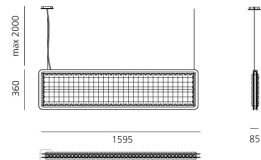

Eggboard Baffle - 1600x400 - Suspension/Ceiling - Direct Diffused - 4000K - Dimmable DALI - White Cream

Progetto CMR - Giacobone & Roj

IP20   Dimmerable: 

LUMINAIRE

- Watt: **41W**
- Delivered lumens output: **2837lm**
- CCT: **4000K**
- CRI: **90**

DIMENSIONS

- Length: **cm 160**
- Width: **cm 8**
- Height: **cm 40**

SOURCES INCLUDED

- Category: **Led**
- Number: **1**
- Watt: **41W**
- CRI: **90**
- Color Tolerance: **MacAdam 3SDCM**
- Service Life: **L90 (10K) > 60000h**