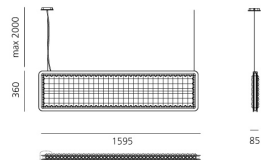

Eggboard Baffle - 1600x400 - Suspension/Ceiling - Direct Sharp - 3000K - Dimmable DALI - Green

Progetto CMR - Giacobone & Roj

IP20  Dimmerable: 

LUMINAIRE

- Watt: **21W**
- Delivered lumens output: **1468lm**
- CCT: **3000K**
- Efficiency: **71%**
- Efficacy: **69.89lm/W**
- CRI: **90**
- Dimmable Typology: **Dali**

Notes

220/240Vac 50/60Hz electronic ballast included.

For the suspension version, order the ceiling rose or the BLL DALI interface for APP separately.
UGR<19

DESCRIPTION

The entire Eggboard collection is based on the principle of acoustic absorption to limit sound reverberation, particularly with respect to human voice frequencies. A vertical suspension and a number of panels with grazing light intended for wall or ceiling installation are the new elements making up the lightscape and ensuring perfect environmental quality. They both work freely on the lighting performances that can be combined with the acoustic element. The suspension version can combine indirect diffused light with direct controlled light thanks to the patented Eggboard Matrix optical units. In the wall and ceiling versions, grazing light can be associated on each side.

DIMENSIONS

- Length: **cm 160**
- Width: **cm 8**
- Height: **cm 40**

SOURCES INCLUDED

- Category: **Led**
- Number: **1**
- Watt: **20W**
- CRI: **90**
- Color Tolerance: **MacAdam 3SDCM**
- Service Life: **L90 (10K) > 60000h**