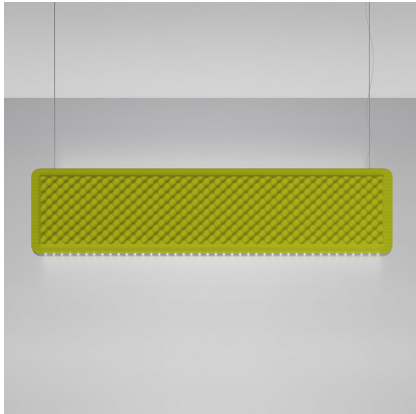

Eggboard Baffle - 1600x400 - Suspension/Ceiling - Direct Sharp - 3000K - Dimmable DALI - Green

Progetto CMR - Giacobone & Roj

IP20  Dimmerable: 

LUMINAIRE

- Watt: **21W**
- Delivered lumens output: **1468lm**
- CCT: **3000K**
- Efficiency: **71%**
- Efficacy: **69.89lm/W**
- CRI: **90**
- Dimmable Typology: **Dali**

Notes

220/240Vac 50/60Hz electronic ballast included.

For the suspension version, order the ceiling rose or the BLL DALI interface for APP separately.
UGR<19

DESCRIPTION

The entire Eggboard collection is based on the principle of acoustic absorption to limit sound reverberation, particularly with respect to human voice frequencies. A vertical suspension and a number of panels with grazing light intended for wall or ceiling installation are the new elements making up the lightscape and ensuring perfect environmental quality. They both work freely on the lighting performances that can be combined with the acoustic element. The suspension version can combine indirect diffused light with direct controlled light thanks to the patented Eggboard Matrix optical units. In the wall and ceiling versions, grazing light can be associated on each side.

PRODUCT CODE: AZ21251

FEATURES

- Article Code: **AZ21251**
- Colour: **Green**
- Installation: **Suspension**
- Series: **Architectural Indoor**
- Environment: **Indoor**
- design by: **Progetto CMR - Giacobone & Roj**

DIMENSIONS

- Length: **cm 160**
- Width: **cm 8**
- Height: **cm 40**

SOURCES INCLUDED

- Category: **Led**
- Number: **1**
- Watt: **20W**
- CRI: **90**
- Color Tolerance: **MacAdam 3SDCM**
- Service Life: **L90 (10K) > 60000h**