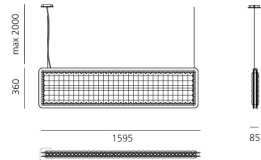

Eggboard Baffle - 1600x400 - Suspension/Ceiling - Direct Sharp - 3000K - Dimmable DALI - Grey

Progetto CMR - Giacobone & Roj

IP20  Dimmerable: 

LUMINAIRE

- Watt: **21W**
- Delivered lumens output: **1468lm**
- CCT: **3000K**
- Efficiency: **71%**
- Efficacy: **69.89lm/W**
- CRI: **90**
- Dimmable Typology: **Dali**

Notes

220/240Vac 50/60Hz electronic ballast included.

For the suspension version, order the ceiling rose or the BLL DALI interface for APP separately.
UGR<19

DESCRIPTION

The entire Eggboard collection is based on the principle of acoustic absorption to limit sound reverberation, particularly with respect to human voice frequencies. A vertical suspension and a number of panels with grazing light intended for wall or ceiling installation are the new elements making up the lightscape and ensuring perfect environmental quality. They both work freely on the lighting performances that can be combined with the acoustic element. The suspension version can combine indirect diffused light with direct controlled light thanks to the patented Eggboard Matrix optical units. In the wall and ceiling versions, grazing light can be associated on each side.

DIMENSIONS

- Length: **cm 160**
- Width: **cm 8**
- Height: **cm 40**

SOURCES INCLUDED

- Category: **Led**
- Number: **1**
- Watt: **20W**
- CRI: **90**
- Color Tolerance: **MacAdam 3SDCM**
- Service Life: **L90 (10K) > 60000h**