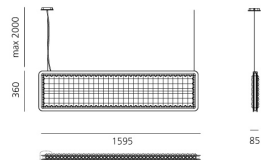

# Eggboard Baffle - 1600x400 - Suspension/Ceiling - Direct Sharp - 3000K - Dimmable DALI - White Cream

Progetto CMR - Giacobone & Roj

IP20  Dimmerable: 

## DIMENSIONS

- Length: **cm 160**
- Width: **cm 8**
- Height: **cm 40**