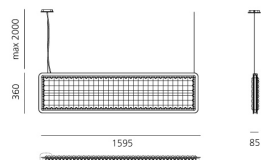

Eggboard Baffle - 1600x400 - Suspension/Ceiling - Direct Sharp - 4000K - Dimmable DALI - Green

Progetto CMR - Giacobone & Roj

IP20  Dimmerable: 

LUMINAIRE

- Watt: **21W**
- Delivered lumens output: **1521lm**
- CCT: **4000K**
- Efficiency: **71%**
- Efficacy: **72.42lm/W**
- CRI: **90**
- Dimmable Typology: **Dali**

DIMENSIONS

- Length: **cm 160**
- Width: **cm 8**
- Height: **cm 40**

SOURCES INCLUDED

- Category: **Led**
- Number: **1**
- Watt: **20W**
- CRI: **90**
- Color Tolerance: **MacAdam 3SDCM**
- Service Life: **L90 (10K) > 60000h**