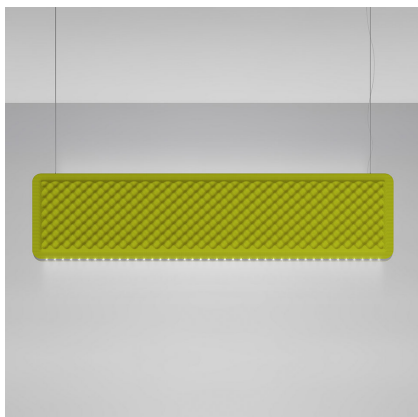

Eggboard Baffle - 1600x400 - Suspension/Ceiling - Direct Sharp - 4000K - Dimmable DALI - Green

Progetto CMR - Giacobone & Roj

IP20  Dimmerable: 

LUMINAIRE

- Watt: **21W**
- Delivered lumens output: **1521lm**
- CCT: **4000K**
- Efficiency: **71%**
- Efficacy: **72.42lm/W**
- CRI: **90**
- Dimmable Typology: **Dali**

Notes

220/240Vac 50/60Hz electronic ballast included.

For the suspension version, order the ceiling rose or the BLL DALI interface for APP separately.
UGR<19

DESCRIPTION

The entire Eggboard collection is based on the principle of acoustic absorption to limit sound reverberation, particularly with respect to human voice frequencies. A vertical suspension and a number of panels with grazing light intended for wall or ceiling installation are the new elements making up the lightscape and ensuring perfect environmental quality. They both work freely on the lighting performances that can be combined with the acoustic element. The suspension version can combine indirect diffused light with direct controlled light thanks to the patented Eggboard Matrix optical units. In the wall and ceiling versions, grazing light can be associated on each side.

PRODUCT CODE: AZ21451

FEATURES

- Article Code: **AZ21451**
- Colour: **Green**
- Installation: **Suspension**
- Series: **Architectural Indoor**
- Environment: **Indoor**
- design by: **Progetto CMR - Giacobone & Roj**

DIMENSIONS

- Length: **cm 160**
- Width: **cm 8**
- Height: **cm 40**

SOURCES INCLUDED

- Category: **Led**
- Number: **1**
- Watt: **20W**
- CRI: **90**
- Color Tolerance: **MacAdam 3SDCM**
- Service Life: **L90 (10K) > 60000h**