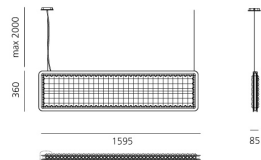

Eggboard Baffle - 1600x400 - Suspension/Ceiling - Direct Sharp - 4000K - Dimmable DALI - White Cream

Progetto CMR - Giacobone & Roj

IP20  Dimmerable: 

LUMINAIRE

- Watt: **21W**
- Delivered lumens output: **1521lm**
- CCT: **4000K**
- Efficiency: **71%**
- Efficacy: **72.42lm/W**
- CRI: **90**
- Dimmable Typology: **Dali**

Notes

220/240Vac 50/60Hz electronic ballast included.

For the suspension version, order the ceiling rose or the BLL DALI interface for APP separately.
UGR<19

DESCRIPTION

The entire Eggboard collection is based on the principle of acoustic absorption to limit sound reverberation, particularly with respect to human voice frequencies. A vertical suspension and a number of panels with grazing light intended for wall or ceiling installation are the new elements making up the lightscape and ensuring perfect environmental quality. They both work freely on the lighting performances that can be combined with the acoustic element. The suspension version can combine indirect diffused light with direct controlled light thanks to the patented Eggboard Matrix optical units. In the wall and ceiling versions, grazing light can be associated on each side.

DIMENSIONS

- Length: **cm 160**
- Width: **cm 8**
- Height: **cm 40**

SOURCES INCLUDED

- Category: **Led**
- Number: **1**
- Watt: **20W**
- CRI: **90**
- Color Tolerance: **MacAdam 3SDCM**
- Service Life: **L90 (10K) > 60000h**