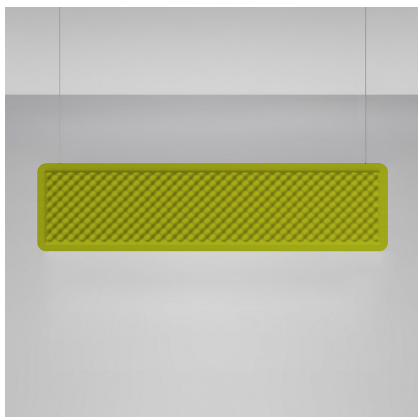

# Eggboard Baffle - 1600x400 - Suspension/Ceiling - No Light - Green

Progetto CMR - Giacobone & Roj

## DESCRIPTION

The entire Eggboard collection is based on the principle of acoustic absorption to limit sound reverberation, particularly with respect to human voice frequencies. A vertical suspension and a number of panels with grazing light intended for wall or ceiling installation are the new elements making up the lightscape and ensuring perfect environmental quality. They both work freely on the lighting performances that can be combined with the acoustic element. The suspension version can combine indirect diffused light with direct controlled light thanks to the patented Eggboard Matrix optical units. In the wall and ceiling versions, grazing light can be associated on each side.

### FEATURES

- Article Code: **AZ20051**
- Colour: **Green**
- Installation: **CeilingSuspension**
- Series: **Architectural Indoor**
- Environment: **Indoor**
- design by: **Progetto CMR - Giacobone & Roj**

### DIMENSIONS

- Length: **cm 160**
- Width: **cm 8**
- Height: **cm 40**