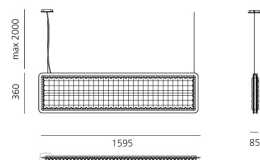

# Eggboard Baffle - 1600x400 - Suspension/Ceiling - No Light - Grey

Progetto CMR - Giacobone & Roj

### DIMENSIONS

- Length: **cm 160**
- Width: **cm 8**
- Height: **cm 40**