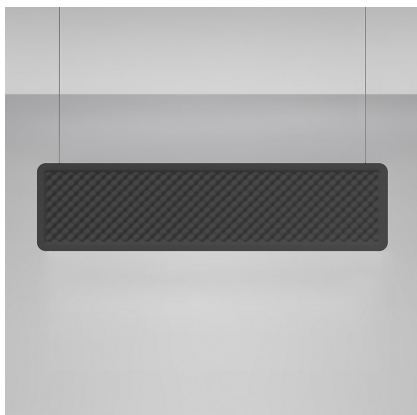

# Eggboard Baffle - 1600x400 - Suspension/Ceiling - No Light - Grey

Progetto CMR - Giacobone & Roj

## DESCRIPTION

The entire Eggboard collection is based on the principle of acoustic absorption to limit sound reverberation, particularly with respect to human voice frequencies. A vertical suspension and a number of panels with grazing light intended for wall or ceiling installation are the new elements making up the lightscape and ensuring perfect environmental quality. They both work freely on the lighting performances that can be combined with the acoustic element. The suspension version can combine indirect diffused light with direct controlled light thanks to the patented Eggboard Matrix optical units. In the wall and ceiling versions, grazing light can be associated on each side.

### FEATURES

- Article Code: **AZ20091**
- Colour: **Grey**
- Installation: **CeilingSuspension**
- Series: **Architectural Indoor**
- Environment: **Indoor**
- design by: **Progetto CMR - Giacobone & Roj**

### DIMENSIONS

- Length: **cm 160**
- Width: **cm 8**
- Height: **cm 40**