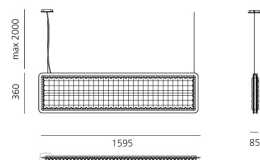

Eggboard Baffle - 1600x400 - Suspension/Ceiling - No Light - White Cream

Progetto CMR - Giacobone & Roj

DESCRIPTION

The entire Eggboard collection is based on the principle of acoustic absorption to limit sound reverberation, particularly with respect to human voice frequencies. A vertical suspension and a number of panels with grazing light intended for wall or ceiling installation are the new elements making up the lightscape and ensuring perfect environmental quality. They both work freely on the lighting performances that can be combined with the acoustic element. The suspension version can combine indirect diffused light with direct controlled light thanks to the patented Eggboard Matrix optical units. In the wall and ceiling versions, grazing light can be associated on each side.

PRODUCT CODE: AZ20021

FEATURES

- Article Code: **AZ20021**
- Colour: **White Cream**
- Installation: **CeilingSuspension**
- Series: **Architectural Indoor**
- Environment: **Indoor**
- design by: **Progetto CMR - Giacobone & Roj**

DIMENSIONS

- Length: **cm 160**
- Width: **cm 8**
- Height: **cm 40**