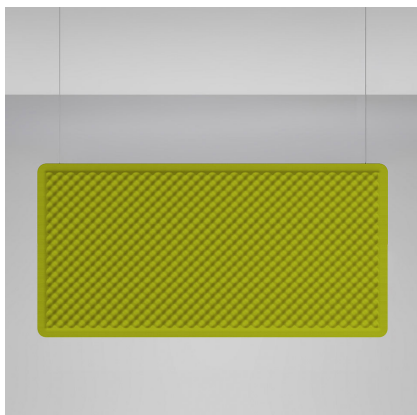

# Eggboard Baffle - 1600x800 - Suspension/Ceiling - No Light - Green

Progetto CMR - Giacobone & Roj

## DESCRIPTION

The entire Eggboard collection is based on the principle of acoustic absorption to limit sound reverberation, particularly with respect to human voice frequencies. A vertical suspension and a number of panels with grazing light intended for wall or ceiling installation are the new elements making up the lightscape and ensuring perfect environmental quality. They both work freely on the lighting performances that can be combined with the acoustic element. The suspension version can combine indirect diffused light with direct controlled light thanks to the patented Eggboard Matrix optical units. In the wall and ceiling versions, grazing light can be associated on each side.

## FEATURES

- Article Code: **AZ30051**
- Colour: **Green**
- Installation: **CeilingSuspension**
- Series: **Architectural Indoor**
- Environment: **Indoor**
- design by: **Progetto CMR - Giacobone & Roj**