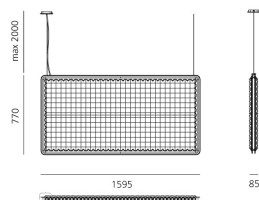

# Eggboard Baffle - 1600x800 - Suspension/Ceiling - No Light - Green

Progetto CMR - Giacobone & Roj

## DIMENSIONS

- Length: **cm 160**
- Width: **cm 8**
- Height: **cm 80**