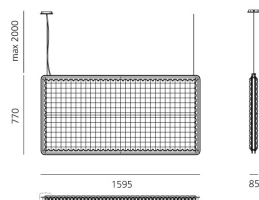

Eggboard Baffle - 1600x800 - Suspension/Ceiling - No Light - Grey

Progetto CMR - Giacobone & Roj

DESCRIPTION

The entire Eggboard collection is based on the principle of acoustic absorption to limit sound reverberation, particularly with respect to human voice frequencies. A vertical suspension and a number of panels with grazing light intended for wall or ceiling installation are the new elements making up the lightscape and ensuring perfect environmental quality. They both work freely on the lighting performances that can be combined with the acoustic element. The suspension version can combine indirect diffused light with direct controlled light thanks to the patented Eggboard Matrix optical units. In the wall and ceiling versions, grazing light can be associated on each side.

DIMENSIONS

- Length: **cm 160**
- Width: **cm 8**
- Height: **cm 80**