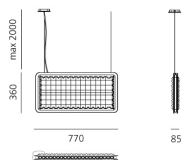

Eggboard Baffle - 800x400 - Suspension - Direct Sharp + Indirect Diffused - 3000K - Dimmable DALI - Green

Progetto CMR - Giacobone & Roj

IP20   Dimmerable: 

LUMINAIRE

- Watt: **29W**
- Delivered lumens output: **2327lm**
- CCT: **3000K**
- Efficiency: **71%**
- Efficacy: **80.23lm/W**
- CRI: **80**

DIMENSIONS

- Length: **cm 80**
- Width: **cm 8**
- Height: **cm 40**

SOURCES INCLUDED

- Category: **Led**
- Number: **1**
- Watt: **9W**
- Color Tolerance: **MacAdam 3SDCM**
- Service Life: **L90 (10K) > 60000h**
- Category: **Led**
- Number: **1**
- Watt: **17W**
- Color Tolerance: **MacAdam 3SDCM**
- Service Life: **L90 (10K) > 60000h**