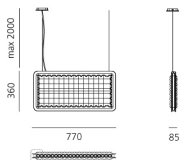

Eggboard Baffle - 800x400 - Suspension - Direct Sharp + Indirect Diffused - 3000K - Dimmable DALI - White Cream

Progetto CMR - Giacobone & Roj

IP20   Dimmerable: 

LUMINAIRE

- Watt: **29W**
- Delivered lumens output: **2327lm**
- CCT: **3000K**
- Efficiency: **71%**
- Efficacy: **80.23lm/W**
- CRI: **80**

DIMENSIONS

- Length: **cm 80**
- Width: **cm 8**
- Height: **cm 40**

SOURCES INCLUDED

- Category: **Led**
- Number: **1**
- Watt: **9W**
- Color Tolerance: **MacAdam 3SDCM**
- Service Life: **L90 (10K) > 60000h**
- Category: **Led**
- Number: **1**
- Watt: **17W**
- Color Tolerance: **MacAdam 3SDCM**
- Service Life: **L90 (10K) > 60000h**