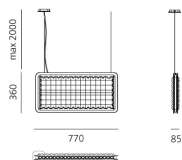

Eggboard Baffle - 800x400 - Suspension - Direct Sharp + Indirect Diffused - 4000K - Dimmable DALI - Green

Progetto CMR - Giacobone & Roj

IP20  Dimmerable: 

LUMINAIRE

- Watt: **29W**
- Delivered lumens output: **2425lm**
- CCT: **4000K**
- Efficiency: **71%**
- Efficacy: **83.62lm/W**
- CRI: **80**
- Dimmable Typology: **Dali**

DIMENSIONS

- Length: **cm 80**
- Width: **cm 8**
- Height: **cm 40**

SOURCES INCLUDED

- Category: **Led**
- Number: **1**
- Watt: **9W**
- Color Tolerance: **MacAdam 3SDCM**
- Service Life: **L90 (10K) > 60000h**
- Category: **Led**
- Number: **1**
- Watt: **17W**
- Color Tolerance: **MacAdam 3SDCM**
- Service Life: **L90 (10K) > 60000h**