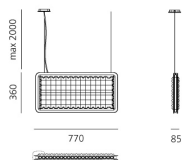

Eggboard Baffle - 800x400 - Suspension - Direct Sharp + Indirect Diffused - 4000K - Dimmable DALI - Grey

Progetto CMR - Giacobone & Roj

IP20 Dimmerable:

LUMINAIRE

- Watt: **29W**
- Delivered lumens output: **2425lm**
- CCT: **4000K**
- Efficiency: **71%**
- Efficacy: **83.62lm/W**
- CRI: **80**

DIMENSIONS

- Length: **cm 80**
- Width: **cm 8**
- Height: **cm 40**

SOURCES INCLUDED

- Category: **Led**
- Number: **1**
- Watt: **9W**
- Color Tolerance: **MacAdam 3SDCM**
- Service Life: **L90 (10K) > 60000h**
- Category: **Led**
- Number: **1**
- Watt: **17W**
- Color Tolerance: **MacAdam 3SDCM**
- Service Life: **L90 (10K) > 60000h**